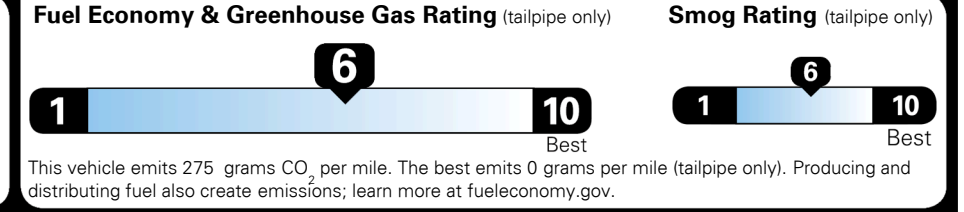

Actual results will vary for many reasons, including driving conditions and how you drive and maintain your vehicle. The average new vehicle gets 29 MPG and costs $8,500 to fuel over 5 years. Cost estimates are based on 15,000 miles per year at $ 3.30 per gallon. MPGe is miles per gasoline gallon equivalent. Vehicle emissions are a significant cause of climate change and smog.

fueleconomy.gov
Calculate personalized estimates and compare vehicles

Smartphone QR Code

GOVERNMENT 5-STAR SAFETY RATINGS

Overall Vehicle Score	Not Rated
Based on the combined rating of frontal, side and rollover. Should ONLY be compared to other vehicles of similar size and weight.	
Frontal	Driver ★ ★ ★ ★ ★
Crash	Passenger ★ ★ ★ ★
Based on the risk of injury in a frontal impact. Should ONLY be compared to other vehicles of similar size and weight.	
Side	Front seat Not Rated
Crash	Rear seat Not Rated
Star ratings based on the risk of injury in a side impact.	
Rollover	★ ★ ★ ★
Star ratings based on the risk of rollover in a single-vehicle crash.	

Star ratings range from 1 to 5 stars (★★★★★) with 5 being the highest.
Source: National Highway Traffic Safety Administration (NHTSA).
www.safercar.gov or 1-888-327-4236

Manufacturer's suggested retail price includes Manufacturer's recommended pre-delivery service. License and title fees, state and local taxes and other dealer installed options and accessories are not included in the manufacturer's suggested retail price.

PARTS CONTENT INFORMATION

FOR VEHICLES IN THIS CAR LINE U.S./CANADIAN PARTS CONTENT: 2 %

MAJOR SOURCES OF FOREIGN PARTS: KOREA: 90%

NOTE: PARTS CONTENT DOES NOT INCLUDE FINAL ASSEMBLY, DISTRIBUTION, OR OTHER NON-PARTS COSTS.

FOR THIS VEHICLE FINAL ASSEMBLY POINT: GWANGMYEONG, KOREA

COUNTRY OF ORIGIN ENGINE (MOTOR): KOREA
TRANSMISSION: KOREA