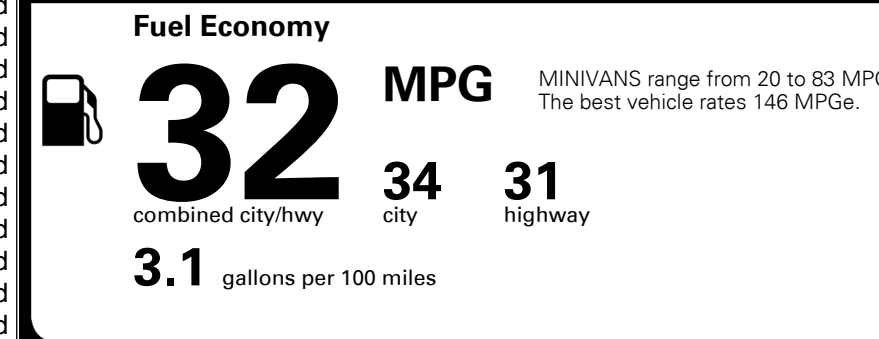

MSRP INCLUDING OPTIONS

\$ 49,915.00

INLAND FREIGHT AND HANDLING

\$ 1,495.00

TOTAL MANUFACTURER'S SUGGESTED RETAIL PRICE ▶

\$ 51,410.00

TOTAL ADDITIONAL WEIGHT: 10.9

EPA DOT Fuel Economy and Environment