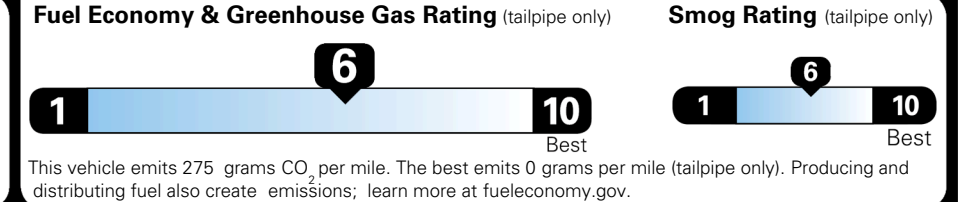

TOTAL ADDITIONAL WEIGHT: 10.9

EPA DOT Fuel Economy and Environment

Gasoline Vehicle

You save \$750
 in fuel costs over 5 years compared to the average new vehicle.

Annual fuel cost \$1,550

Actual results will vary for many reasons, including driving conditions and how you drive and maintain your vehicle. The average new vehicle gets 29 MPG and costs \$8,500 to fuel over 5 years. Cost estimates are based on 15,000 miles per year at \$ 3.30 per gallon. MPGe is miles per gasoline gallon equivalent. Vehicle emissions are a significant cause of climate change and smog.