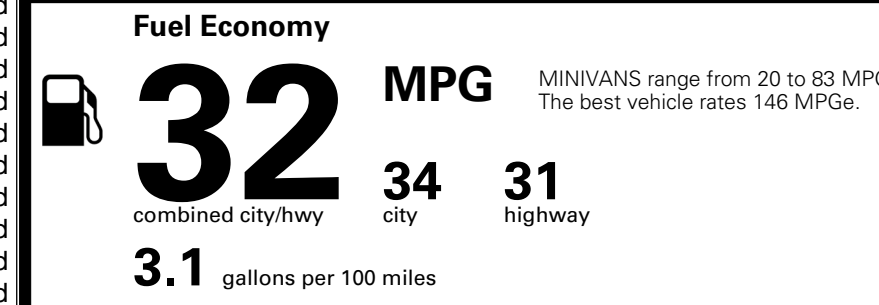

\$495.00
 Included

 \$285.00
 \$45.00

MSRP INCLUDING OPTIONS

\$ 53,915.00

INLAND FREIGHT AND HANDLING

\$ 1,495.00

TOTAL MANUFACTURER'S SUGGESTED RETAIL PRICE ▶

\$ 55,410.00

TOTAL ADDITIONAL WEIGHT: 10.9

EPA DOT Fuel Economy and Environment

Gasoline Vehicle

You save \$750
 in fuel costs over 5 years compared to the average new vehicle.

Annual fuel cost \$1,550

Actual results will vary for many reasons, including driving conditions and how you drive and maintain your vehicle. The average new vehicle gets 29 MPG and costs \$8,500 to fuel over 5 years. Cost estimates are based on 15,000 miles per year at \$ 3.30 per gallon. MPGe is miles per gasoline gallon equivalent. Vehicle emissions are a significant cause of climate change and smog.