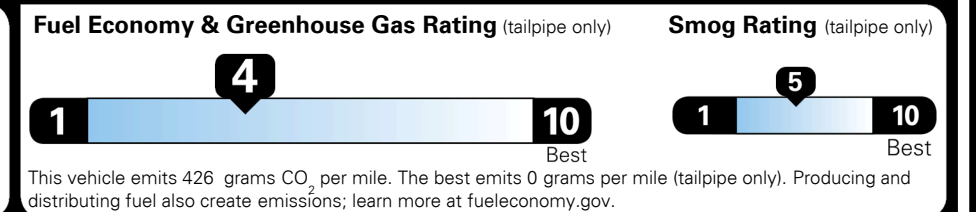

\$495.00
 \$2,500.00
 Included
 \$265.00
 \$125.00
 \$75.00

MSRP INCLUDING OPTIONS

\$ 54,060.00

INLAND FREIGHT AND HANDLING

\$ 1,395.00

TOTAL MANUFACTURER'S SUGGESTED RETAIL PRICE ▶

\$ 55,455.00

TOTAL ADDITIONAL WEIGHT: 20.4

EPA DOT Fuel Economy and Environment

Gasoline Vehicle

You spend \$3,000 more in fuel costs over 5 years compared to the average new vehicle.

Annual fuel cost \$2,500

Actual results will vary for many reasons, including driving conditions and how you drive and maintain your vehicle. The average new vehicle gets 28 MPG and costs \$9,500 to fuel over 5 years. Cost estimates are based on 15,000 miles per year at \$ 3.50 per gallon. MPGe is miles per gasoline gallon equivalent. Vehicle emissions are a significant cause of climate change and smog.