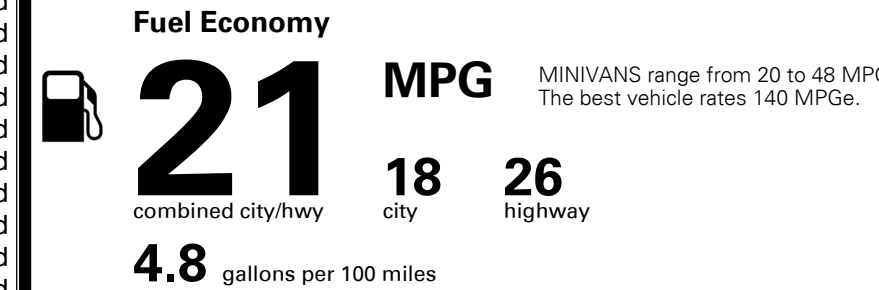

\$495.00
 \$2,500.00
 Included
 \$265.00
 \$125.00
 \$75.00

MSRP INCLUDING OPTIONS

\$ 54,060.00

INLAND FREIGHT AND HANDLING

\$ 1,395.00

TOTAL MANUFACTURER'S SUGGESTED RETAIL PRICE ▶

\$ 55,455.00

TOTAL ADDITIONAL WEIGHT: 20.4

EPA DOT Fuel Economy and Environment

Gasoline Vehicle

You spend \$3,000 more in fuel costs over 5 years compared to the average new vehicle.

Annual fuel cost \$2,500

Actual results will vary for many reasons, including driving conditions and how you drive and maintain your vehicle. The average new vehicle gets 28 MPG and costs \$9,500 to fuel over 5 years. Cost estimates are based on 15,000 miles per year at \$ 3.50 per gallon. MPGe is miles per gasoline gallon equivalent. Vehicle emissions are a significant cause of climate change and smog.