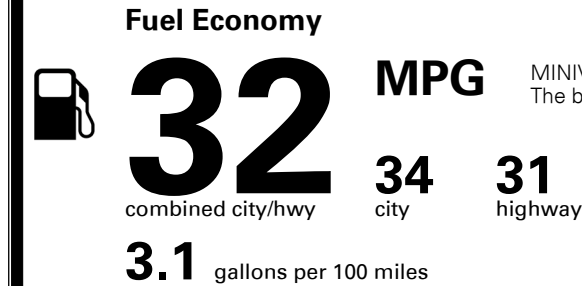

\$495.00
 \$265.00
 \$65.00
 \$70.00

MSRP INCLUDING OPTIONS

\$ 44,085.00

INLAND FREIGHT AND HANDLING

\$ 1,435.00

TOTAL MANUFACTURER'S SUGGESTED RETAIL PRICE ▶

\$ 45,520.00

TOTAL ADDITIONAL WEIGHT: 15.3

EPA DOT Fuel Economy and Environment

Gasoline Vehicle

MINIVANS range from 20 to 83 MPG. The best vehicle rates 146 MPGe.

You save \$750
 in fuel costs over 5 years compared to the average new vehicle.

Annual fuel cost
\$1,550