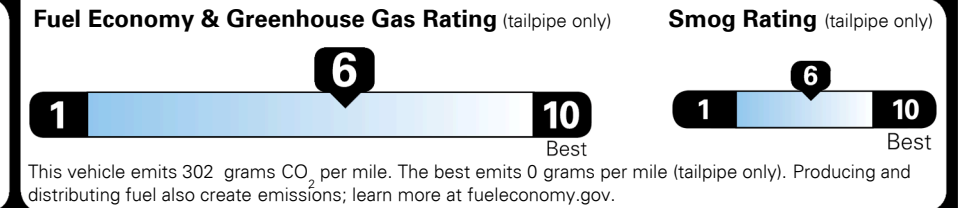

TOTAL ADDITIONAL WEIGHT: 6.0

EPA DOT Fuel Economy and Environment

Gasoline Vehicle

You save \$750
 in fuel costs over 5 years compared to the average new vehicle.

Annual fuel cost
\$1,750

Actual results will vary for many reasons, including driving conditions and how you drive and maintain your vehicle. The average new vehicle gets 28 MPG and costs \$9,500 to fuel over 5 years. Cost estimates are based on 15,000 miles per year at \$ 3.50 per gallon. MPGe is miles per gasoline gallon equivalent. Vehicle emissions are a significant cause of climate change and smog.