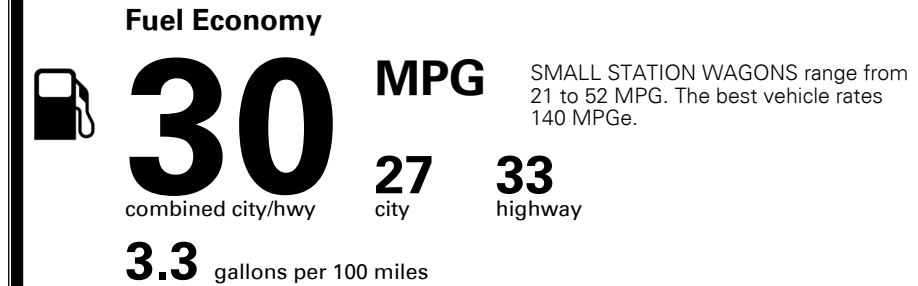

\$1,000.00

\$175.00

MSRP INCLUDING OPTIONS

\$ 25,965.00

INLAND FREIGHT AND HANDLING

\$ 1,395.00

TOTAL MANUFACTURER'S SUGGESTED RETAIL PRICE ▶

\$ 27,360.00

TOTAL ADDITIONAL WEIGHT: 6.0

EPA DOT Fuel Economy and Environment

Gasoline Vehicle

You save \$750
 in fuel costs over 5 years compared to the average new vehicle.

Annual fuel cost
\$1,750

Actual results will vary for many reasons, including driving conditions and how you drive and maintain your vehicle. The average new vehicle gets 28 MPG and costs \$9,500 to fuel over 5 years. Cost estimates are based on 15,000 miles per year at \$ 3.50 per gallon. MPGe is miles per gasoline gallon equivalent. Vehicle emissions are a significant cause of climate change and smog.