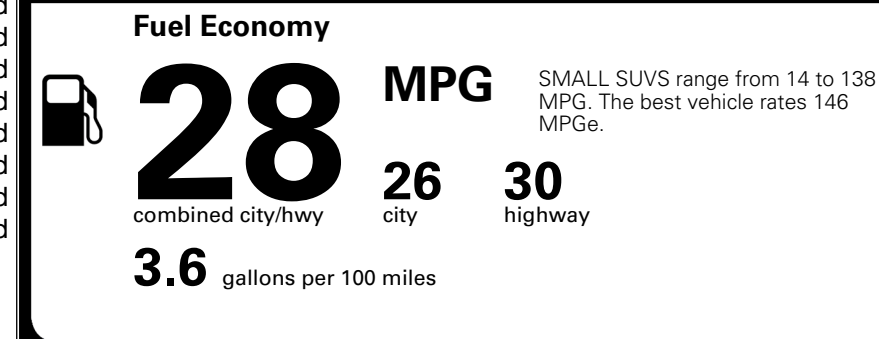

TOTAL ADDITIONAL WEIGHT: 18.5

EPA DOT Fuel Economy and Environment

Gasoline Vehicle

You spend \$250 more in fuel costs over 5 years
 compared to the average new vehicle.

Annual fuel cost \$1,650

Actual results will vary for many reasons, including driving conditions and how you drive and maintain your vehicle. The average new vehicle gets 29 MPG and costs \$8,000 to fuel over 5 years. Cost estimates are based on 15,000 miles per year at \$ 3.10 per gallon. MPGe is miles per gasoline gallon equivalent. Vehicle emissions are a significant cause of climate change and smog.