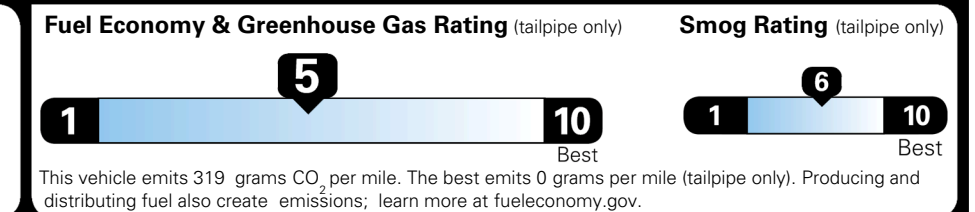

TOTAL ADDITIONAL WEIGHT: 18.5

EPA DOT Fuel Economy and Environment

Gasoline Vehicle

You spend \$250 more in fuel costs over 5 years
 compared to the average new vehicle.

Annual fuel cost \$1,650

Actual results will vary for many reasons, including driving conditions and how you drive and maintain your vehicle. The average new vehicle gets 29 MPG and costs \$8,000 to fuel over 5 years. Cost estimates are based on 15,000 miles per year at \$ 3.10 per gallon. MPGe is miles per gasoline gallon equivalent. Vehicle emissions are a significant cause of climate change and smog.