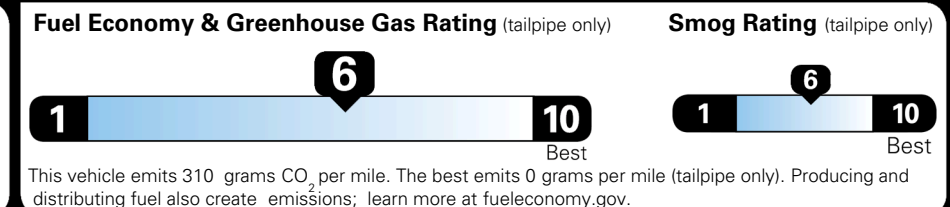

EPA DOT Fuel Economy and Environment

Gasoline Vehicle

You save \$0
 in fuel costs over 5 years compared to the average new vehicle.

Annual fuel cost
\$1,700

Actual results will vary for many reasons, including driving conditions and how you drive and maintain your vehicle. The average new vehicle gets 29 MPG and costs \$8,500 to fuel over 5 years. Cost estimates are based on 15,000 miles per year at \$ 3.30 per gallon. MPGe is miles per gasoline gallon equivalent. Vehicle emissions are a significant cause of climate change and smog.