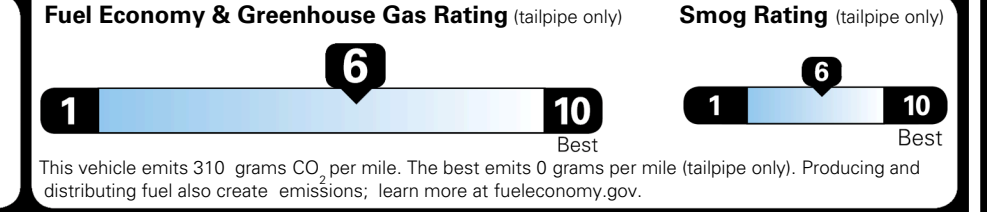

\$695.00
 \$295.00
 \$200.00
 \$45.00

MSRP INCLUDING OPTIONS

\$ 29,725.00

INLAND FREIGHT AND HANDLING

\$ 1,245.00

TOTAL MANUFACTURER'S SUGGESTED RETAIL PRICE ▶

\$ 30,970.00

TOTAL ADDITIONAL WEIGHT: 8.1

EPA DOT Fuel Economy and Environment

Gasoline Vehicle

You save \$0
 in fuel costs over 5 years compared to the average new vehicle.

Annual fuel cost \$1,700

Actual results will vary for many reasons, including driving conditions and how you drive and maintain your vehicle. The average new vehicle gets 29 MPG and costs \$8,500 to fuel over 5 years. Cost estimates are based on 15,000 miles per year at \$ 3.30 per gallon. MPGe is miles per gasoline gallon equivalent. Vehicle emissions are a significant cause of climate change and smog.