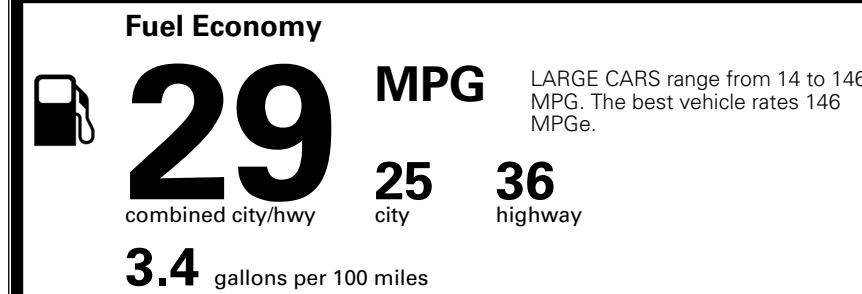

EPA DOT Fuel Economy and Environment

Gasoline Vehicle

You save $0
in fuel costs over 5 years compared to the average new vehicle.

Annual fuel cost $1,700