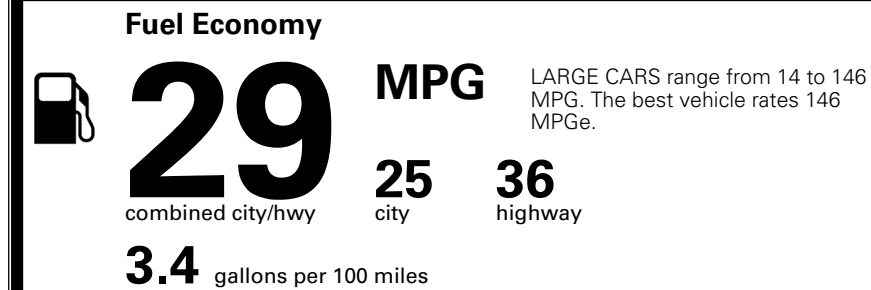

\$495.00
 \$295.00
 \$200.00

\$ 30,725.00

EPA DOT Fuel Economy and Environment

Gasoline Vehicle

You save \$0
 in fuel costs over 5 years compared to the average new vehicle.

Annual fuel cost
\$1,700

Actual results will vary for many reasons, including driving conditions and how you drive and maintain your vehicle. The average new vehicle gets 29 MPG and costs \$8,500 to fuel over 5 years. Cost estimates are based on 15,000 miles per year at \$ 3.30 per gallon. MPGe is miles per gasoline gallon equivalent. Vehicle emissions are a significant cause of climate change and smog.