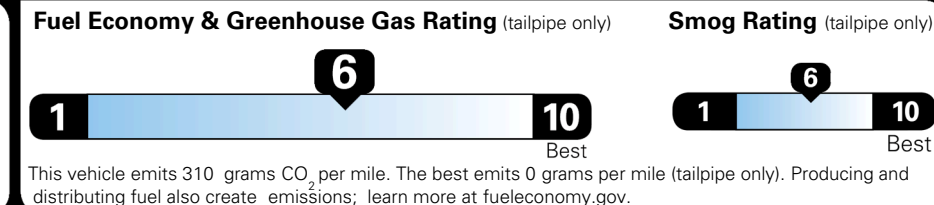

\$495.00
 \$295.00
 \$200.00

\$ 30,725.00

EPA DOT Fuel Economy and Environment

Gasoline Vehicle

You save \$0
 in fuel costs over 5 years compared to the average new vehicle.

Annual fuel cost
\$1,700

Actual results will vary for many reasons, including driving conditions and how you drive and maintain your vehicle. The average new vehicle gets 29 MPG and costs \$8,500 to fuel over 5 years. Cost estimates are based on 15,000 miles per year at \$ 3.30 per gallon. MPGe is miles per gasoline gallon equivalent. Vehicle emissions are a significant cause of climate change and smog.