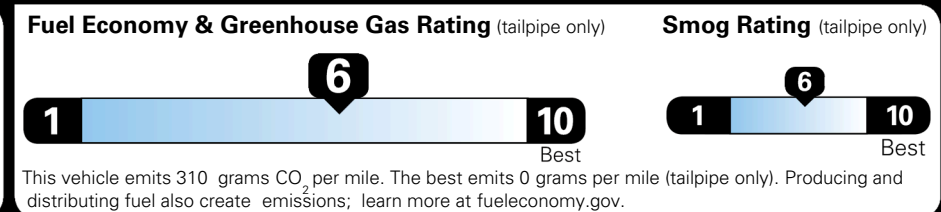

Actual results will vary for many reasons, including driving conditions and how you drive and maintain your vehicle. The average new vehicle gets 29 MPG and costs $8,500 to fuel over 5 years. Cost estimates are based on 15,000 miles per year at $ 3.30 per gallon. MPGe is miles per gasoline gallon equivalent. Vehicle emissions are a significant cause of climate change and smog.

fueleconomy.gov

Calculate personalized estimates and compare vehicles