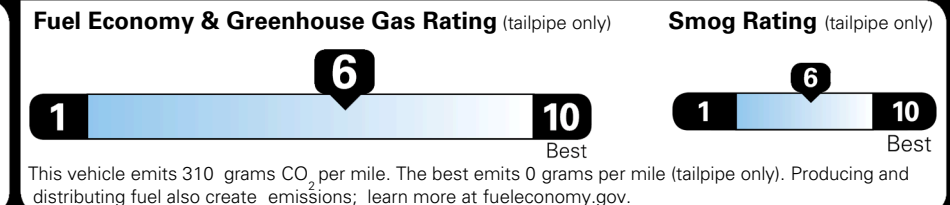

EPA DOT Fuel Economy and Environment

Gasoline Vehicle

You save \$0
 in fuel costs over 5 years compared to the average new vehicle.

Annual fuel cost
\$1,700

Actual results will vary for many reasons, including driving conditions and how you drive and maintain your vehicle. The average new vehicle gets 29 MPG and costs \$8,500 to fuel over 5 years. Cost estimates are based on 15,000 miles per year at \$ 3.30 per gallon. MPGe is miles per gasoline gallon equivalent. Vehicle emissions are a significant cause of climate change and smog.