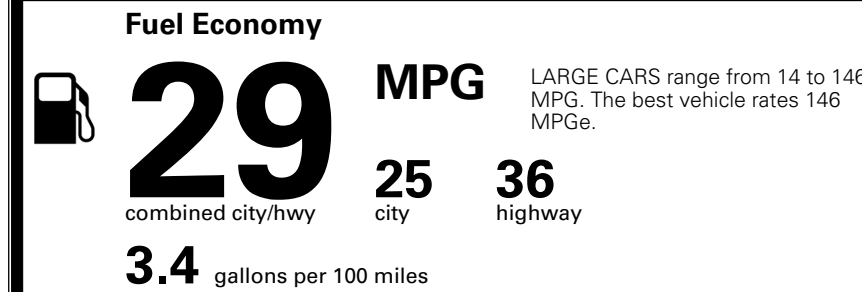

EPA DOT Fuel Economy and Environment

Gasoline Vehicle

You save $0
in fuel costs over 5 years compared to the average new vehicle.

Annual fuel cost
$1,700