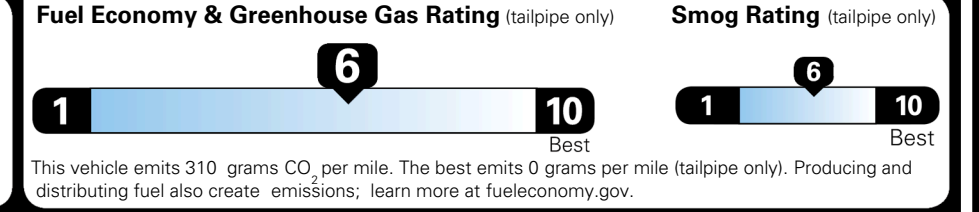

Actual results will vary for many reasons, including driving conditions and how you drive and maintain your vehicle. The average new vehicle gets 29 MPG and costs $8,500 to fuel over 5 years. Cost estimates are based on 15,000 miles per year at $ 3.30 per gallon. MPGe is miles per gasoline gallon equivalent. Vehicle emissions are a significant cause of climate change and smog.

fueleconomy.gov
Calculate personalized estimates and compare vehicles