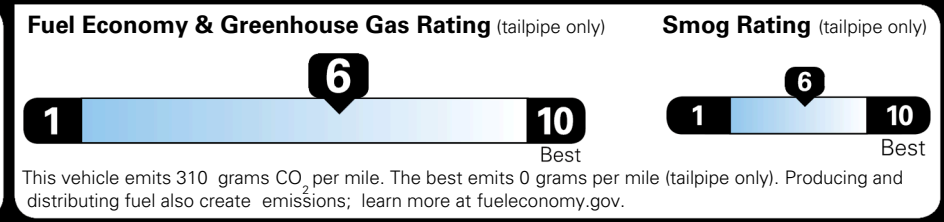

Actual results will vary for many reasons, including driving conditions and how you drive and maintain your vehicle. The average new vehicle gets 29 MPG and costs $8,500 to fuel over 5 years. Cost estimates are based on 15,000 miles per year at $ 3.30 per gallon. MPGe is miles per gasoline gallon equivalent. Vehicle emissions are a significant cause of climate change and smog.

fueleconomy.gov

Calculate personalized estimates and compare vehicles