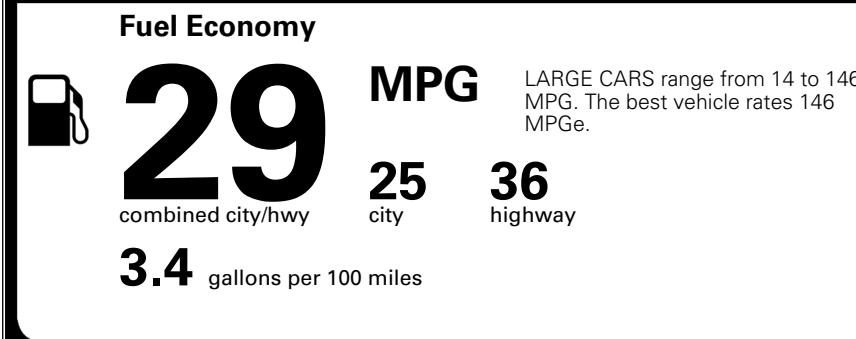

\$ 29,480.00

INLAND FREIGHT AND HANDLING

\$ 1,245.00

TOTAL MANUFACTURER'S SUGGESTED RETAIL PRICE ▶

\$ 30,725.00

TOTAL ADDITIONAL WEIGHT: 7.3

EPA DOT Fuel Economy and Environment

Gasoline Vehicle