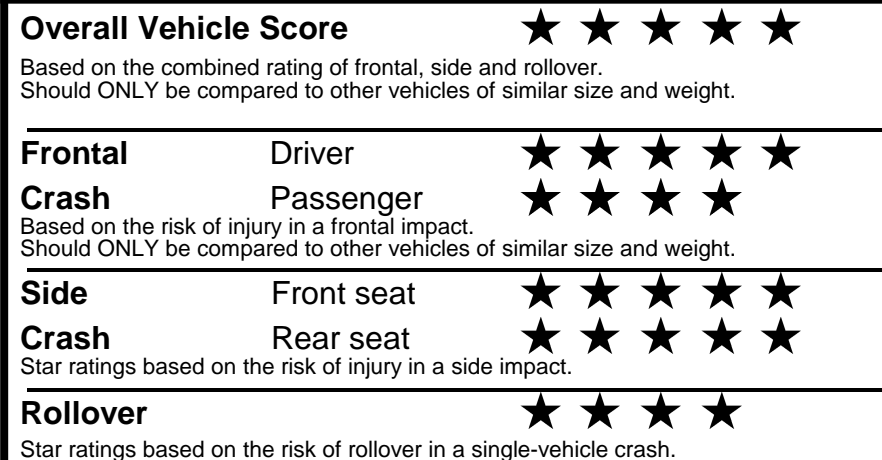

GOVERNMENT 5-STAR SAFETY RATINGS

PARTS CONTENT INFORMATION

FOR VEHICLES IN THIS CAR LINE U.S./CANADIAN PARTS CONTENT: 0 %

MAJOR SOURCES OF FOREIGN PARTS: KOREA: 90%

NOTE: PARTS CONTENT DOES NOT INCLUDE FINAL ASSEMBLY, DISTRIBUTION, OR OTHER NON-PARTS COSTS.

Star ratings range from 1 to 5 stars (★★★★★) with 5 being the highest. Source: National Highway Traffic Safety Administration (NHTSA). www.safercar.gov or 1-888-327-4236

FOR THIS VEHICLE FINAL ASSEMBLY POINT: HWASUNG, KOREA

COUNTRY OF ORIGIN ENGINE (MOTOR): KOREA
TRANSMISSION: KOREA

*Additional terms and conditions apply.
**Kia Connect may be currently unavailable for some Model Year 2022 and newer vehicles sold or purchased in Massachusetts; please see owners.kia.com for more information.
NOTE: When you purchase this vehicle, Kia America, Inc. collects personal information you provide to the dealership. For information on our collection and use of personal information and your rights, please see our Privacy Policy on www.kia.com.

Manufacturer's suggested retail price includes Manufacturer's recommended pre-delivery service. License and title fees, state and local taxes and other dealer installed options and accessories are not included in the manufacturer's suggested retail price.