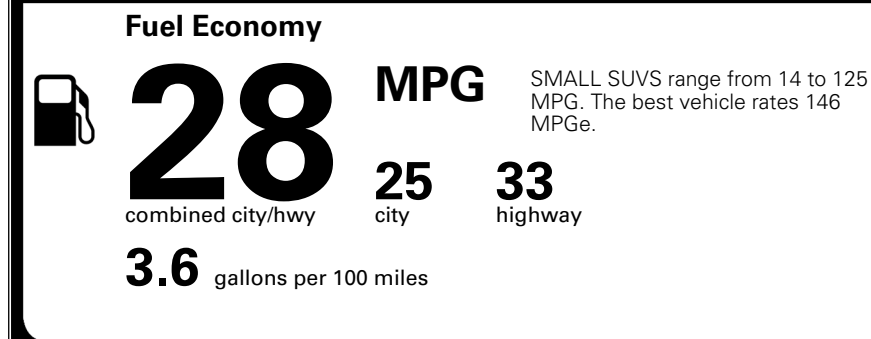

TOTAL ADDITIONAL WEIGHT: 3.8

EPA DOT Fuel Economy and Environment

Gasoline Vehicle

You spend \$250 more in fuel costs over 5 years
 compared to the average new vehicle.

Annual fuel cost \$1,750

Actual results will vary for many reasons, including driving conditions and how you drive and maintain your vehicle. The average new vehicle gets 29 MPG and costs \$8,500 to fuel over 5 years. Cost estimates are based on 15,000 miles per year at \$ 3.30 per gallon. MPGe is miles per gasoline gallon equivalent. Vehicle emissions are a significant cause of climate change and smog.