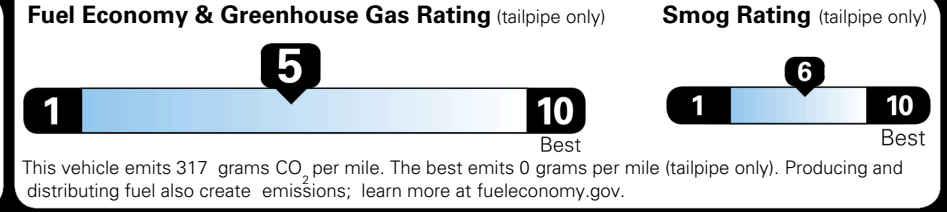

TOTAL ADDITIONAL WEIGHT: 3.8

EPA DOT Fuel Economy and Environment

Gasoline Vehicle

You spend \$250 more in fuel costs over 5 years
 compared to the average new vehicle.

Annual fuel cost \$1,750

Actual results will vary for many reasons, including driving conditions and how you drive and maintain your vehicle. The average new vehicle gets 29 MPG and costs \$8,500 to fuel over 5 years. Cost estimates are based on 15,000 miles per year at \$ 3.30 per gallon. MPGe is miles per gasoline gallon equivalent. Vehicle emissions are a significant cause of climate change and smog.