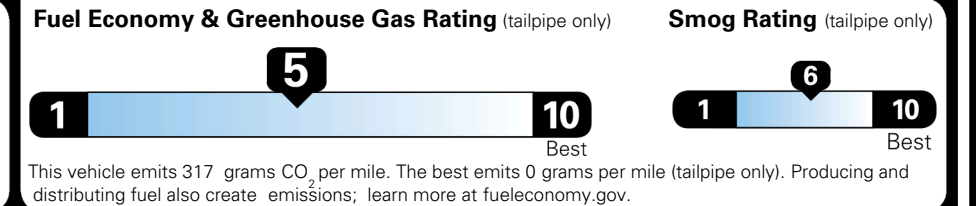

TOTAL ADDITIONAL WEIGHT: 12.7

EPA DOT Fuel Economy and Environment

Gasoline Vehicle

You spend \$250 more in fuel costs over 5 years compared to the average new vehicle.

Annual fuel cost \$1,750

Actual results will vary for many reasons, including driving conditions and how you drive and maintain your vehicle. The average new vehicle gets 29 MPG and costs \$8,500 to fuel over 5 years. Cost estimates are based on 15,000 miles per year at \$ 3.30 per gallon. MPGe is miles per gasoline gallon equivalent. Vehicle emissions are a significant cause of climate change and smog.