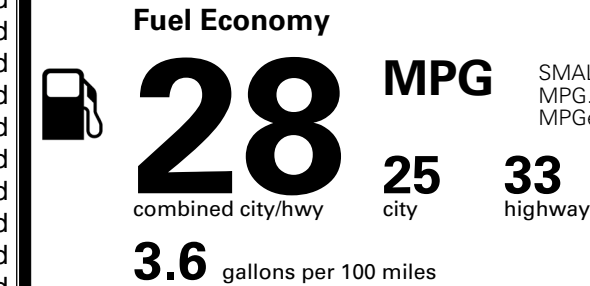

\$1,000.00
 \$200.00
 \$65.00

MSRP INCLUDING OPTIONS

\$ 31,855.00

INLAND FREIGHT AND HANDLING

\$ 1,495.00

TOTAL MANUFACTURER'S SUGGESTED RETAIL PRICE ►

\$ 33,350.00

*Additional terms and conditions apply.

TOTAL ADDITIONAL WEIGHT: 7.2

EPA DOT Fuel Economy and Environment

SMALL SUVs range from 14 to 125 MPG. The best vehicle rates 146 MPGe.

Gasoline Vehicle

You spend \$250 more in fuel costs over 5 years compared to the average new vehicle.