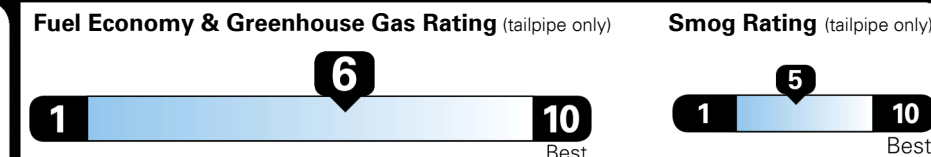

You save $500
in fuel costs over 5 years compared to the average new vehicle.

Annual fuel cost $1,400