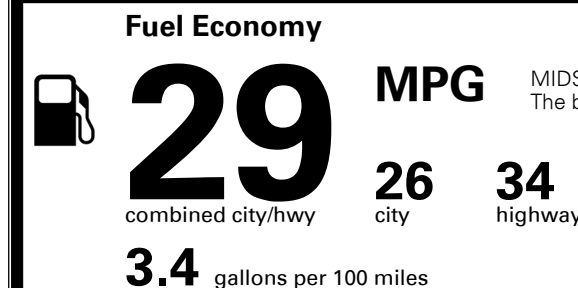

\$155.00
 \$50.00
 \$115.00

MSRP INCLUDING OPTIONS

\$ 29,510.00

INLAND FREIGHT AND HANDLING

\$ 995.00

TOTAL MANUFACTURER'S SUGGESTED RETAIL PRICE ▶

\$ 30,505.00

TOTAL ADDITIONAL WEIGHT: 14.1

EPA DOT Fuel Economy and Environment

Gasoline Vehicle

You save \$500
 in fuel costs over 5 years compared to the average new vehicle.

Annual fuel cost \$1,400

This vehicle emits 312 grams CO₂ per mile. The best emits 0 grams per mile (tailpipe only). Producing and distributing fuel also create emissions; learn more at fuel economy.gov.