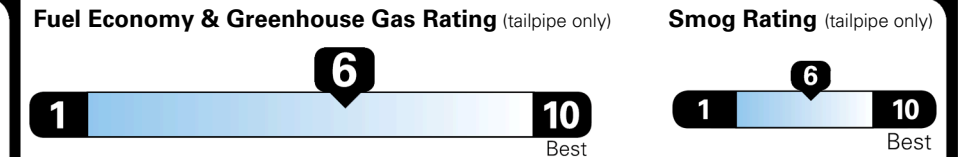

MIDSIZE CARS range from 15 to 139 MPG. The best vehicle rates 146 MPGe.

You save $1,000
in fuel costs over 5 years compared to the average new vehicle.

Annual fuel cost
$1,500