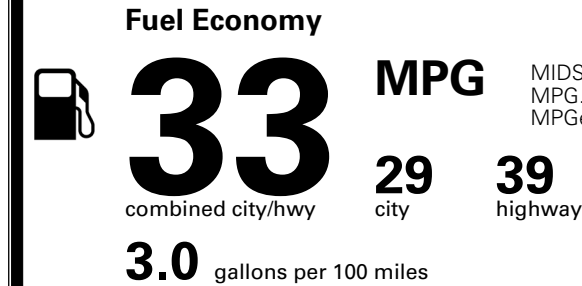

INLAND FREIGHT AND HANDLING

\$ 1,245.00

TOTAL MANUFACTURER'S SUGGESTED RETAIL PRICE ▶

\$ 27,130.00

EPA DOT Fuel Economy and Environment

Gasoline Vehicle

MIDSIZE CARS range from 15 to 139 MPG. The best vehicle rates 146 MPGe.